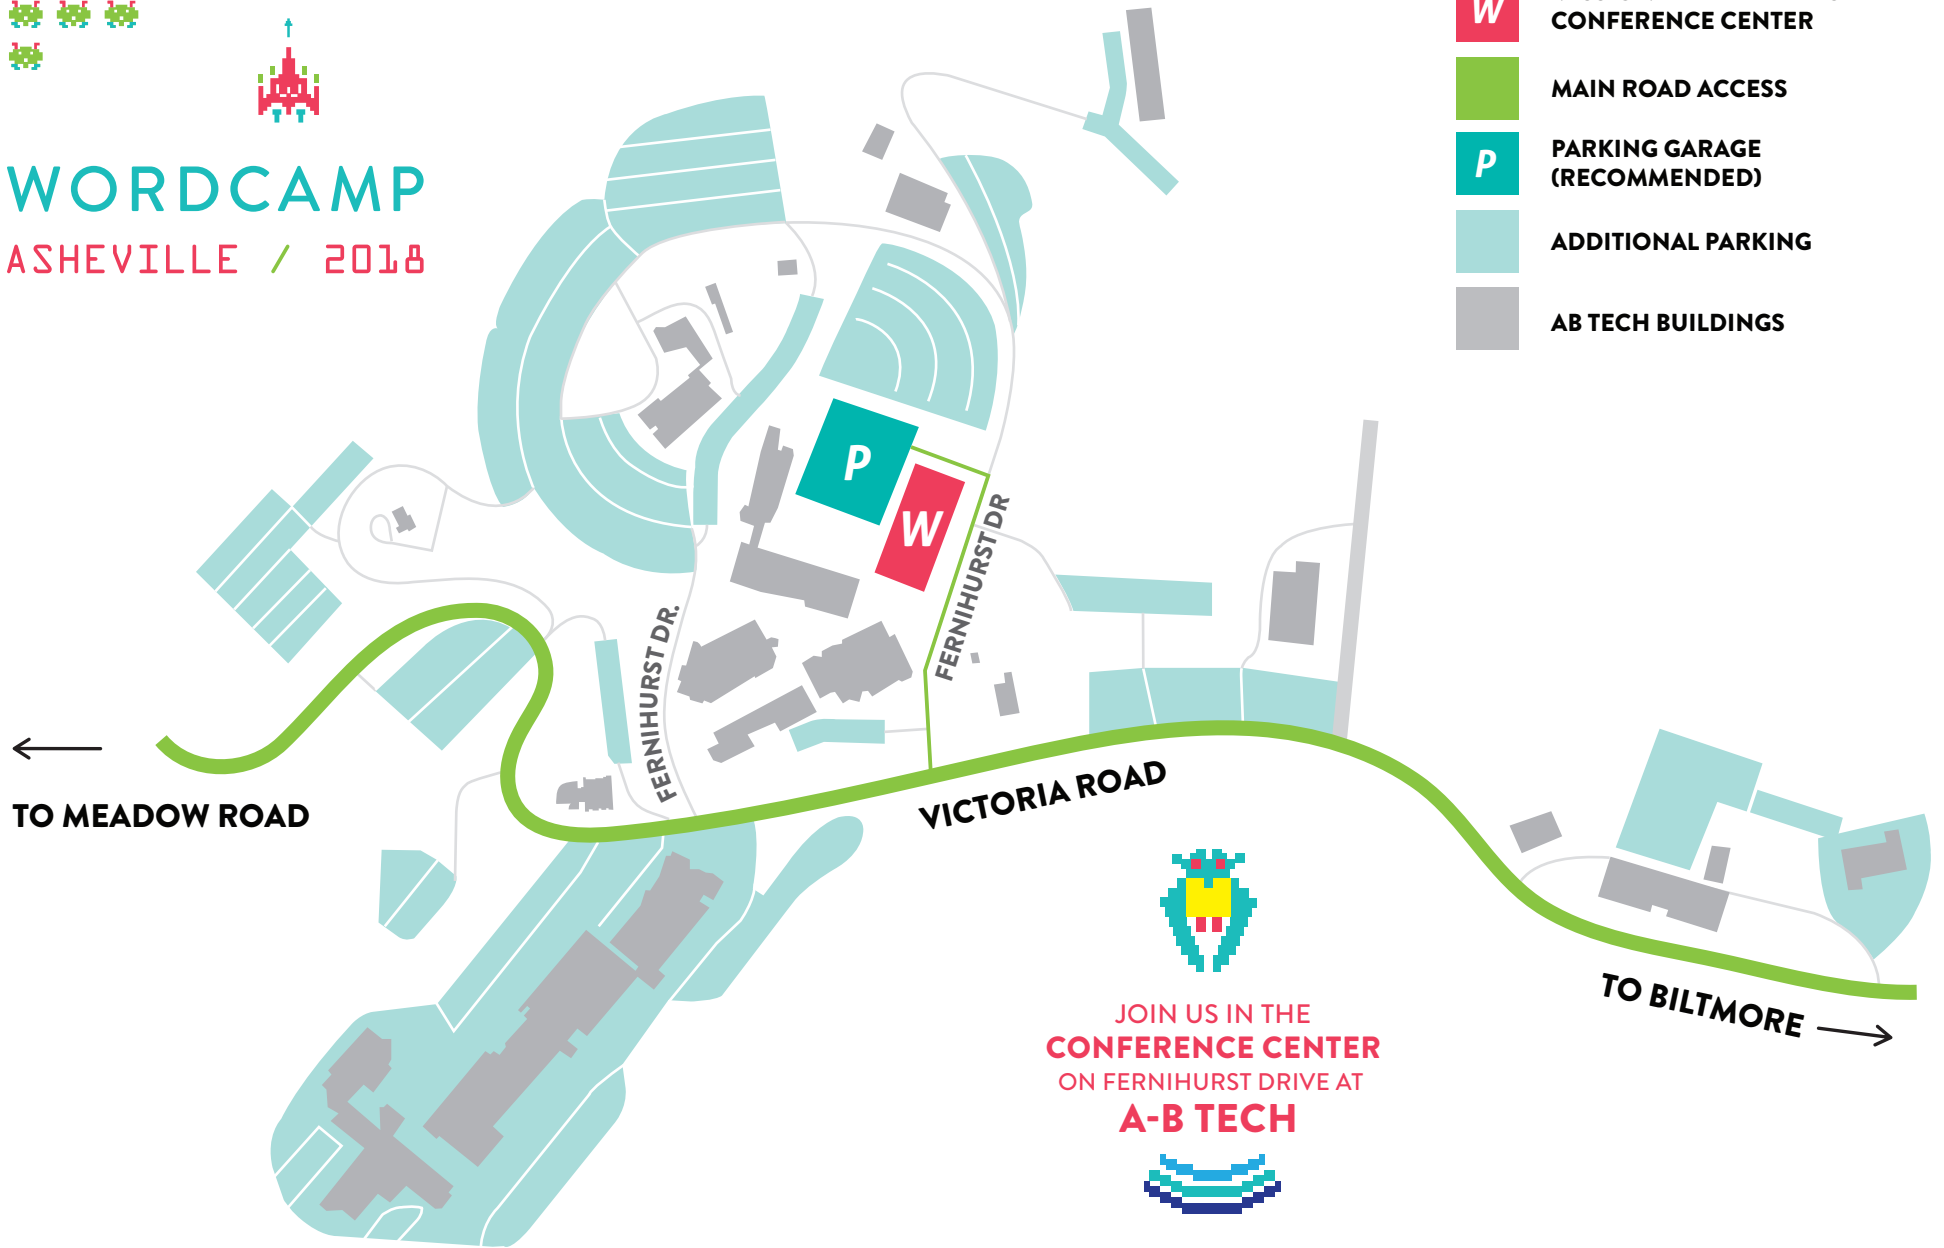

ELEVATE/EMPOWER/ENGAGE

WORDCAMP

ASHEVILLE / 2018

- MISSION HEALTH/AB TECH CONFERENCE CENTER
- MAIN ROAD ACCESS
- PARKING GARAGE (RECOMMENDED)
- ADDITIONAL PARKING
- AB TECH BUILDINGS

← TO MEADOW ROAD

VICTORIA ROAD

FERNIHURST DR.

FERNIHURST DR

TO BILTMORE →

JOIN US IN THE
CONFERENCE CENTER
ON FERNIHURST DRIVE AT
A-B TECH

ASHEVILLE-BUNCOMBE TECHNICAL COLLEGE CAMPUS IS LOCATED AT
>>>>>>> 340 VICTORIA RD., ASHEVILLE, NC 28801 <<<<<<<<